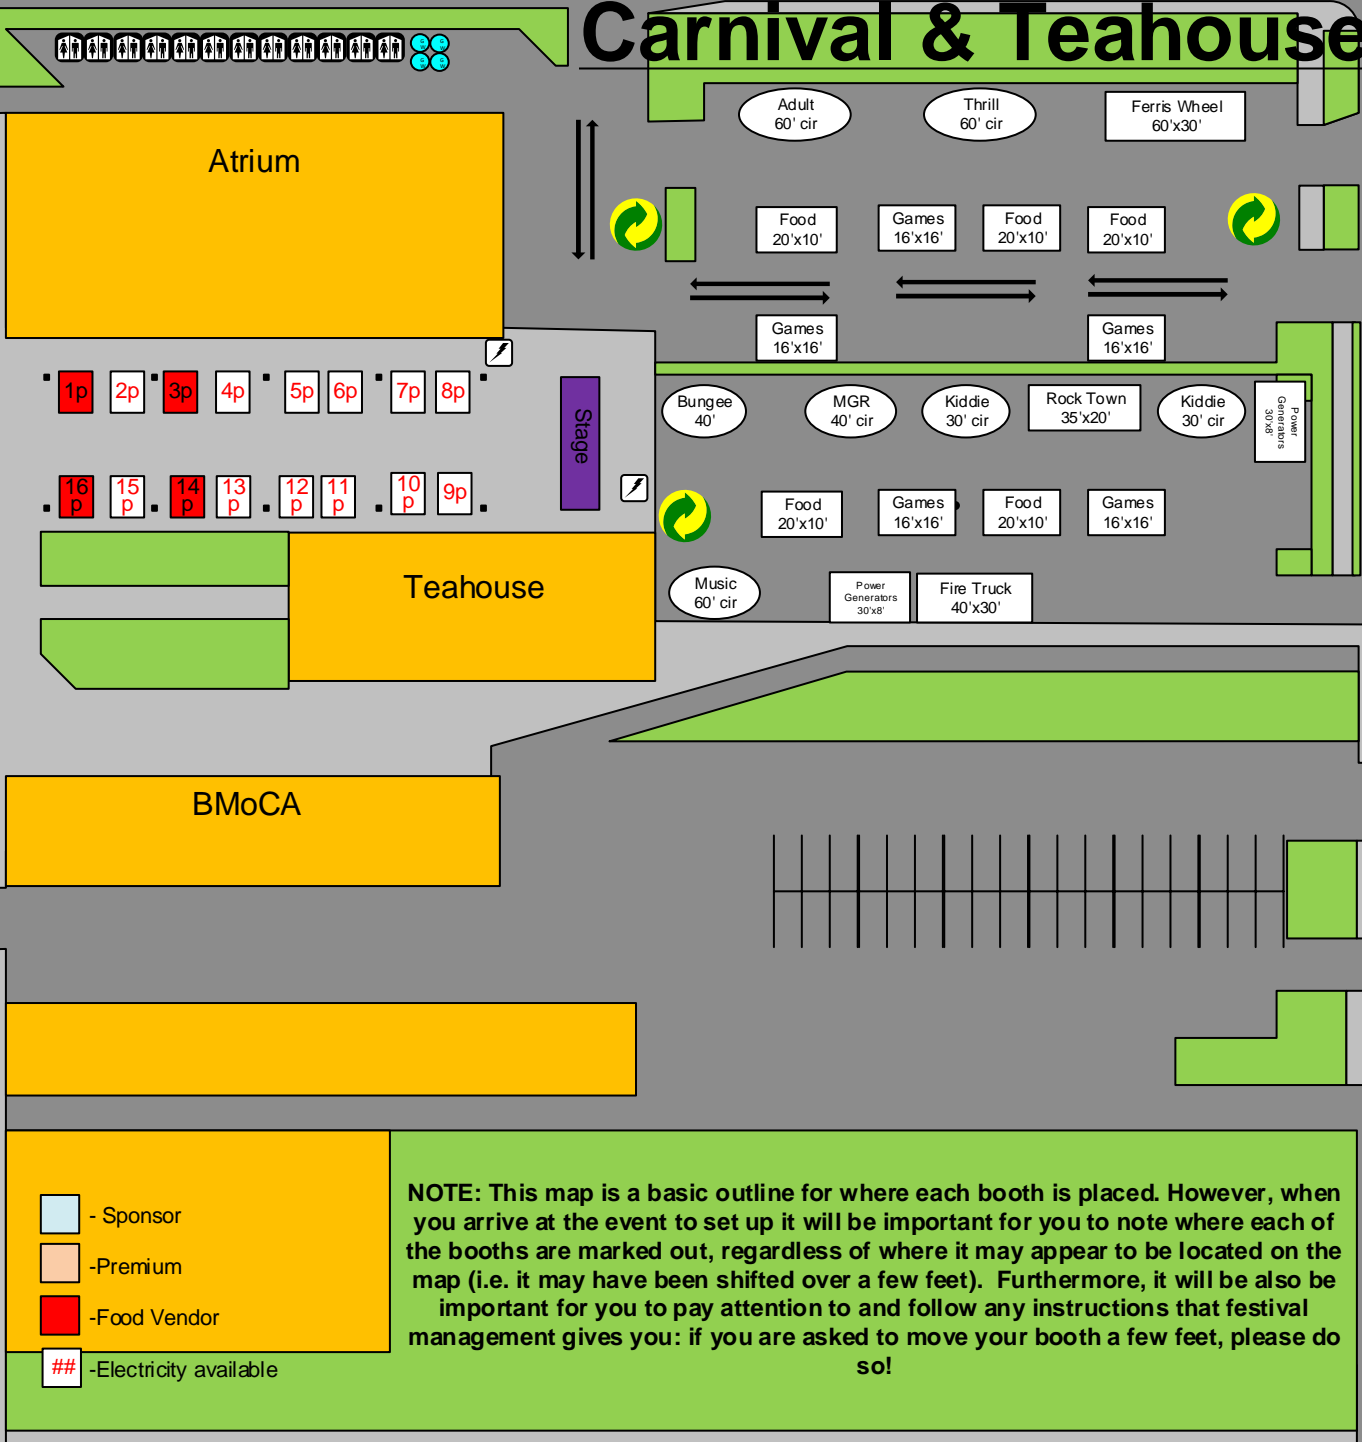

Carnival & Teahouse Plaza

13th Street

14th Street

Arapahoe

- Sponsor
- Premium
- Food Vendor
- ## -Electricity available

NOTE: This map is a basic outline for where each booth is placed. However, when you arrive at the event to set up it will be important for you to note where each of the booths are marked out, regardless of where it may appear to be located on the map (i.e. it may have been shifted over a few feet). Furthermore, it will be also important for you to pay attention to and follow any instructions that festival management gives you: if you are asked to move your booth a few feet, please do so!